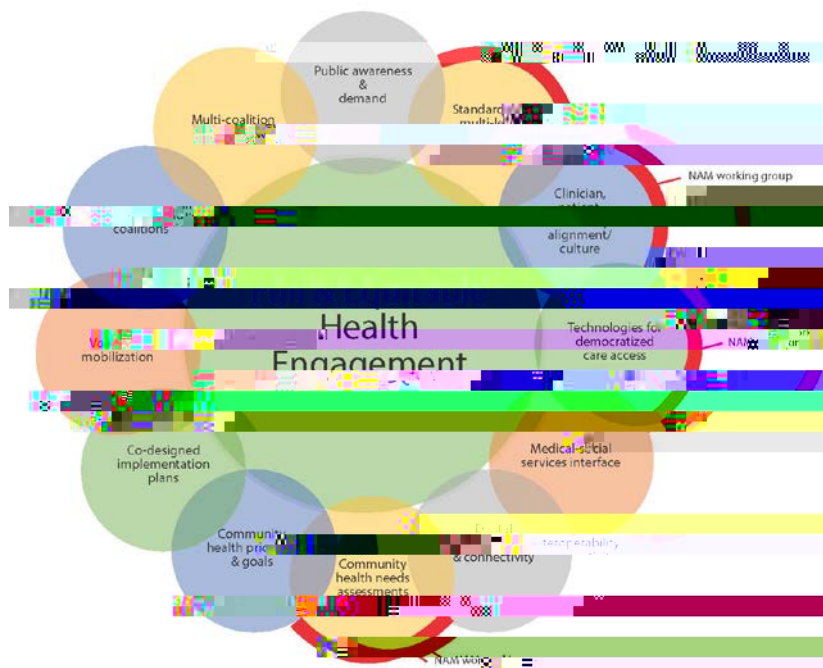

NAM CULTURE & INCLUSIVENESS ACTION COLLABORATIVE

Strategic Initiative Framework and Context

Focus: SOCIOCULTURAL INCLUSIVENESS

Strategic target: Full and equitable engagement

Current